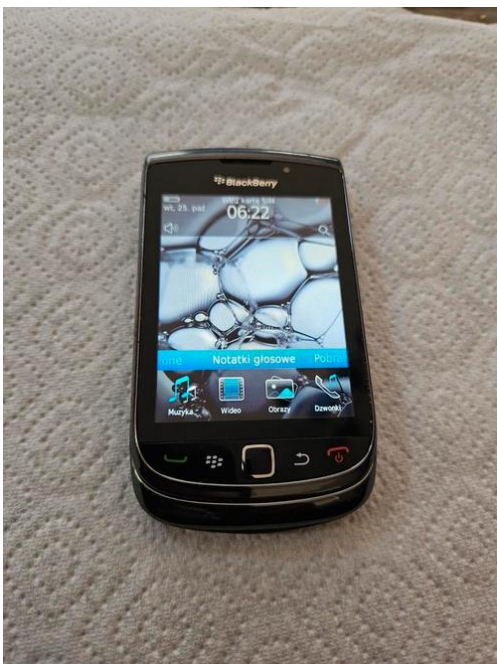

## TE KOOP BLACKBERRY TORCH 9800

Locatie **Zuid-Holland, Delft**  
<https://www.advertentiax.nl/x-1671333-z>

TE KOOP BLACKBERRY TORCH

TE KOOP BLACKBERRY  
TORCH 9800

<https://www.advertentiax.nl/x-1671333-z>

TE KOOP BLACKBERRY  
TORCH 9800

<https://www.advertentiax.nl/x-1671333-z>

TE KOOP BLACKBERRY  
TORCH 9800

<https://www.advertentiax.nl/x-1671333-z>

TE KOOP BLACKBERRY  
TORCH 9800

<https://www.advertentiax.nl/x-1671333-z>