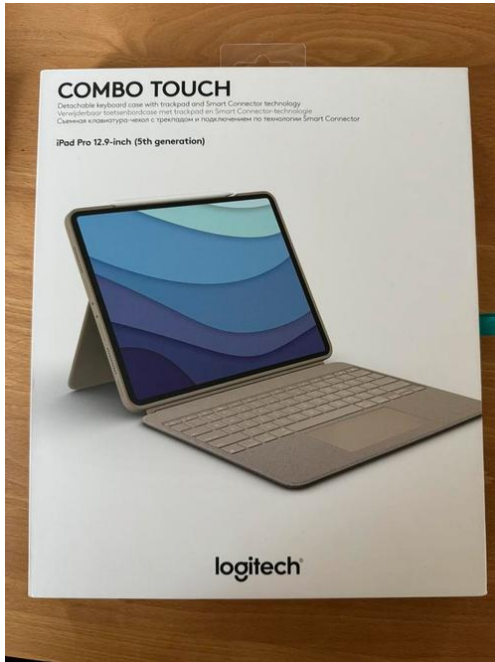

Logitech combo touch 12.9 (95 EUR)

Locatie **Drenthe, Emmen**
<https://www.advertentiax.nl/x-1867121-z>

Logitech Combo Touch iPad Pro 12,,9 Toetsenbordcase - afneembaar verlicht toetsenbord met standaard, click-anywhere trackpad, Smart Connector,

Logitech combo touch 12.9

<https://www.advertentiax.nl/x-1867121-z>

Logitech combo touch 12.9

<https://www.advertentiax.nl/x-1867121-z>

Logitech combo touch 12.9

<https://www.advertentiax.nl/x-1867121-z>

Logitech combo touch 12.9