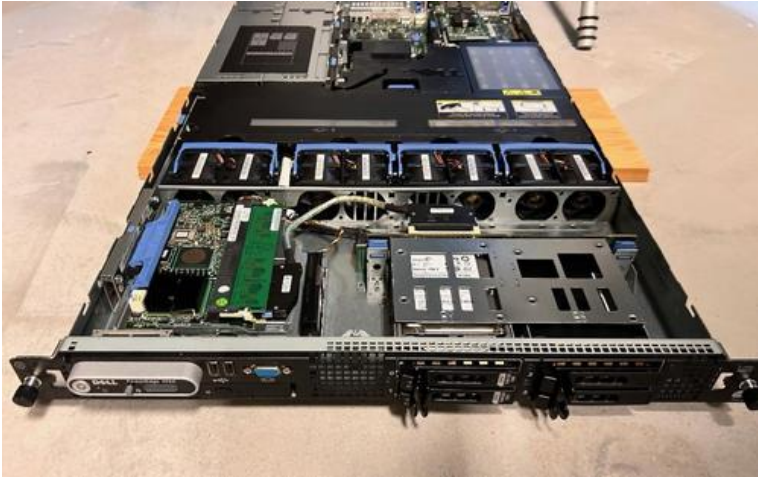

Dell Poweredge 1950 Server

Locatie **Noord-Holland, Purmerend**
<https://www.advertentiax.nl/x-1946122-z>

Dell Poweredge 1950 Server
19' inch rack

Dell Poweredge 1950 Server

<https://www.advertentiax.nl/x-1946122-z>