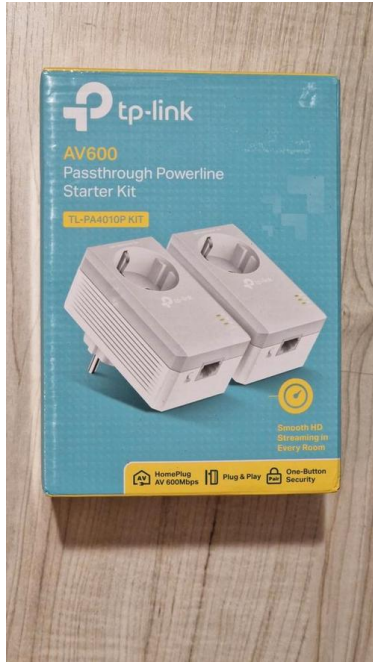

AV600 Passthrough Powerline Starter Kit TL-PA4010P KIT (40 EUR)

Locatie **Friesland, Leeuwarden**
<https://www.advertentiax.nl/x-2038907-z>

nieuw product in ongebruikte

AV600 Passthrough Powerline
Starter Kit TL-PA4010P KIT

<https://www.advertentiax.nl/x-2038907-z>

AV600 Passthrough Powerline
Starter Kit TL-PA4010P KIT

<https://www.advertentiax.nl/x-2038907-z>

AV600 Passthrough Powerline
Starter Kit TL-PA4010P KIT

<https://www.advertentiax.nl/x-2038907-z>