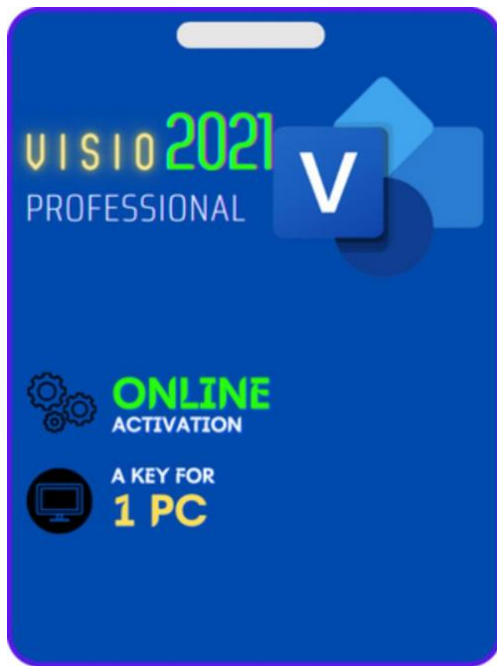

Microsoft Visio 2021 Professional Pro (7,50 EUR)

Locatie **Utrecht, IJsselstein**
<https://www.advertentiax.nl/x-2078762-z>

-alle softwares die op voorraad liggen-

- Windows Server 2025 Standard €10.00
- Windows Server 2025 Standard (2PC) €15.00
- Windows Server 2025 Standard (5PC) €25.00
- Windows Server 2025 Datacenter €12.50
- Windows Server 2025 Datacenter (2PC) €18.00
- Windows Server 2025 Datacenter (5PC) €25.00
- Windows Server 2025 50 Remote Desktop Services User Cals €25.00
- Windows Server 2025 50 Remote Desktop Services Device Cals €20.00